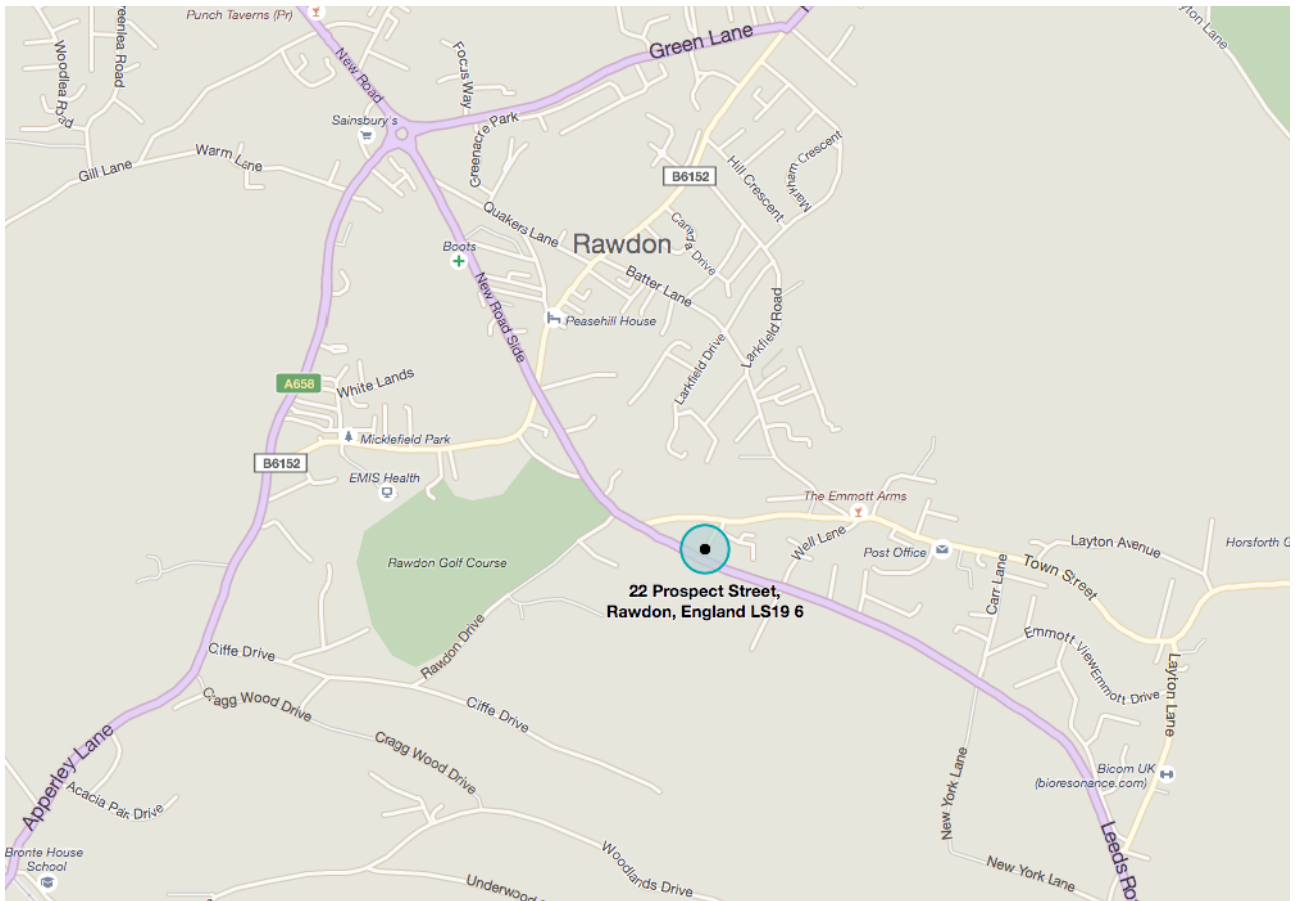

PARKING	ON STREET
PARKING CHARGES	FREE
NEAREST TOILET	ON SITE
REFRESHMENTS	TEA/COFFEE/WATER PROVIDED

DIRECTIONS

FROM LEEDS: Follow the A65 towards Guiseley. Turn right on Over Lane, opposite the conservative club. Prospect Street is approximately 200m up the hill on the right. Please park in a safe place on the roadside.

FROM BRADFORD: Follow Apperley Lane up the hill, on reaching the traffic lights at the top of the hill folk right up Micklefield Lane. On the bend, just before the next set of traffic lights turn right again. On reaching the main A65 turn right then left on Over Lane, opposite the conservative club. Prospect Street is approximately 200m up the hill on the right. Please park in a safe place on the roadside.

FROM HARROGATE: Follow the A658 from Leeds Bradford Airport towards Bradford. On entering Rawdon, turn left at the traffic lights. Turn left on Over Lane, opposite the conservative club. Prospect Street is approximately 200m up the hill on the right. Please park in a safe place on the roadside.

FROM ILKLEY: Follow the A65, cross the 'JCT Roundabout' (Sainsbury's Fuel Station), straight on. At the junction at the top of the hill carry straight on. Turn right on Over Lane, opposite the conservative club. Prospect Street is approximately 200m up the hill on the right. Please park in a safe place on the roadside.